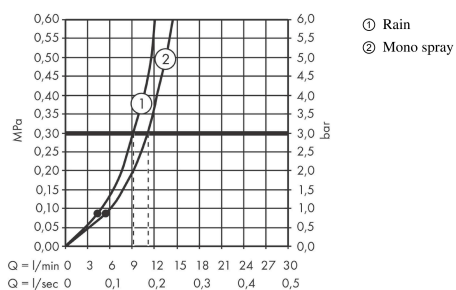

Jocolino
Children hand shower crocodile 2jet
 Surfaces: n.a. Article Number: **28788570**

Description

product features

- spray type: Rain, MonoRain
- switch spray type by turning the shower head
- maximum flow rate at 3 bar: 11 l/min
- flow rate Mono spray (at 3 bar): 9,1 l/min
- flow rate Rain spray (at 3 bar): 11 l/min
- ergonomic handle perfect for smaller hands
- googly eyes that interact with the kid
- limescale residues on the jets are removed by the rotation when changing spray modes
- with internal water conduction
- rinseable screen seal
- connection thread G ½

Technology

Product image

Scale drawing

Flowchart

The consumption was measured in combination with the appropriate fittings (thermostat/mixer/in-wall valve) to reflect actual application in practice.