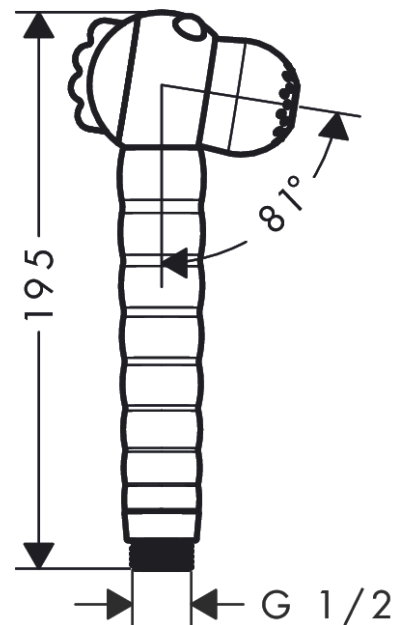

Jocolino
Children hand shower crocodile 2jet
 Surfaces: n.a. Article Number: **28788570**

Description

product features

- spray type: Rain, MonoRain
- switch spray type by turning the shower head
- maximum flow rate at 3 bar: 11 l/min
- flow rate Mono spray (at 3 bar): 9,1 l/min
- flow rate Rain spray (at 3 bar): 11 l/min
- ergonomic handle perfect for smaller hands
- googly eyes that interact with the kid
- limescale residues on the jets are removed by the rotation when changing spray modes
- with internal water conduction
- rinseable screen seal
- connection thread G ½

Technology

Product image

Scale drawing

Flowchart

The consumption was measured in combination with the appropriate fittings (thermostat/mixer/in-wall valve) to reflect actual application in practice.